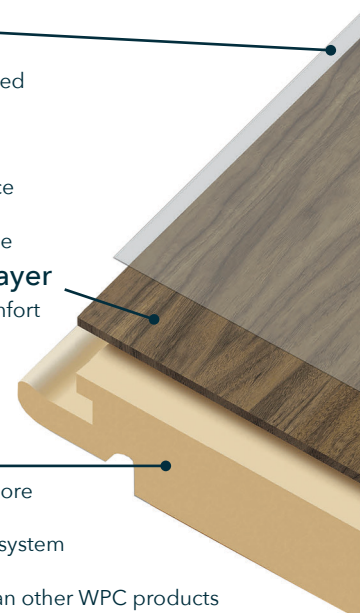

Our WPC is manufactured using the latest techniques and technologies to achieve maximum dimensional stability made possible by a multi-stage thermal shock tempering process, intensive pressure treatment, and a proprietary formula; resulting in a more dense and stable floor. In order to achieve a high level control over quality, our WPC is 100% integrated; fully manufactured from raw materials to the finish product. These supplemental steps results in a more stable and consistently superior product that has become expected from Nature's Impression.

### Wear Layer

- 12mil (0.3mm)
- PU (polyurethane) coated
- UV cured
- Antimicrobial
- Protects against wear
- Superior stain resistance
- Superior clean-ability
- Superior fade resistance

### Luxury Vinyl Top Layer

- Provides warmth & comfort
- HD digital imaging
- Durable & resilient
- Resists indentation
- Virgin vinyl

### Water Proof Core

- Extruded water proof core
- Glue-less installation
- UNILIN angle tap click system
- 100% virgin materials
- Higher core density than other WPC products
- Stable: will not expand or contract under normal conditions