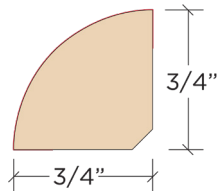

SONO Molding Profiles

QUARTER ROUND

2-IN-ONE

STAIRNOSE (VE)

END CAP

- All pieces are 94" long
- All pieces are color coordinated
- All SONO moldings made in the USA
- CARB P2 certified