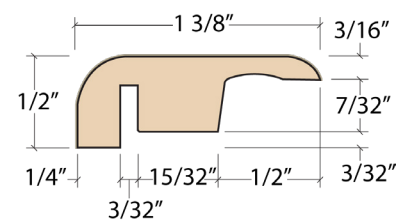

SONO Molding Profiles

QUARTER ROUND

2-IN-ONE

STAIRNOSE (VE)

END CAP

- All pieces are 94" long
- All pieces are color coordinated
- All SONO moldings made in the USA
- CARB P2 certified