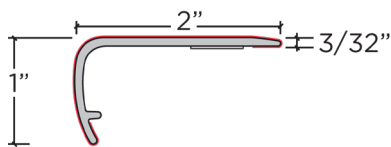

SONO Molding Profiles

QUARTER ROUND

2-IN-ONE

STAIRNOSE (VE)

END CAP

- All pieces are 94" long
- All pieces are color coordinated
- All SONO moldings made in the USA
- CARB P2 certified