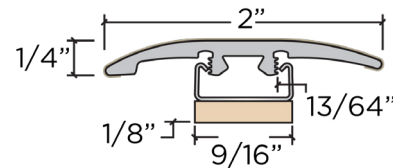

SONO Molding Profiles

QUARTER ROUND

2-IN-ONE

STAIRNOSE (VE)

END CAP

- All pieces are 94" long
- All pieces are color coordinated
- All SONO moldings made in the USA
- CARB P2 certified