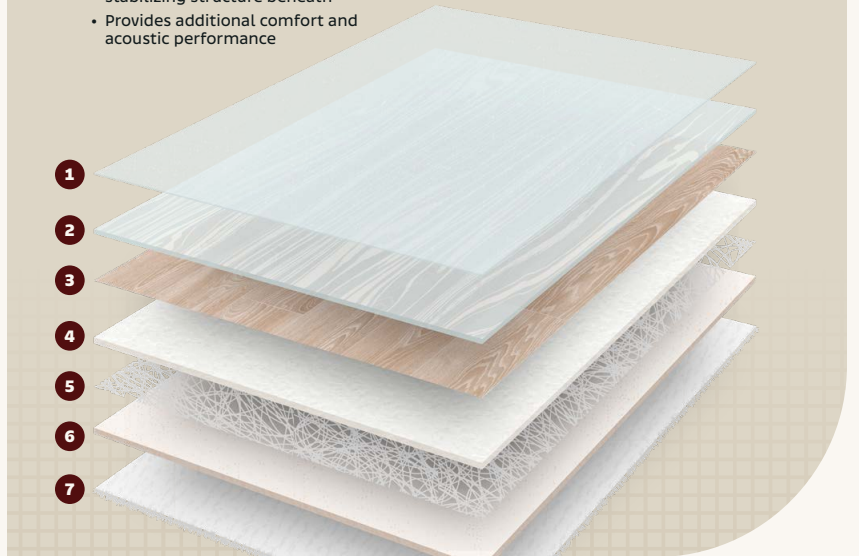

TEXMARK

Technical Information

SPECIFICATIONS

Flooring type		Luxury Textile Vinyl
Type of installation		Loose lay ¹ Glue down
Total thickness	EN ISO 24346	2.80 mm
Wear layer	EN ISO 24340	16mil (0.40mm)
Wear layer treatment		PU lacquer
Width	EN ISO 24341	13'2" (4 m)
Standard length	EN ISO 24341	98'5" (30 m)
Standard roll size		1,291 ft ² (120 m ²)
Weight	EN ISO 23997	0.40 lbs/ft ² (1.95 kg/m ²)
Weight of standard roll		516 lbs (234 kg)
Residential warranty ²		25 years

¹Can be semi loose lay installed up to 450 ft².

²The warranty covers manufacturing defects and early wear due to normal residential use.

Composition

Texmark combines a protective poly-urethane (PU) lacquer overlay coating, a durable wear layer with realistic embossing, and high-definition imaging over a stabilized multi-layer core reinforced with fiberglass.

The Luxury Textile backing boosts acoustic performance and walking comfort while enabling loose lay installation. REACH certified to support a healthier home.

- 1 Poly-Urethane Coating**
 - Poly-urethane (PU) overlay coating
 - Enhanced scratch & stain resistance
 - Improved cleanability
 - Built-in anti-microbial properties
- 2 Protection**
 - Durable 16 mil (0.4mm) wear layer
 - Embossed finish for authentic texture and feel
- 3 Imaging**
 - High-definition imaging for true-to-life visuals
- 4 Compact Layer**
 - Smoothing layer supporting the stabilizing structure beneath
 - Provides additional comfort and acoustic performance
- 5 Reinforcement**
 - Fiberglass reinforcement layer
 - Superior dimensional stability
- 6 PVC Backing**
 - Enhances acoustic performance
 - Increased comfort underfoot
- 7 Backing**
 - Heavy Compact backing
 - Extreme durability
 - Resists indentation and supports rolling loads